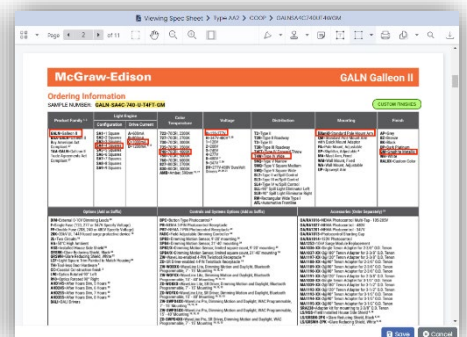

Web-based

- Completely web-based, accessible from anywhere with a browser and internet connection
- No installation required, new features added seamlessly in the background
- Submittal Library and PDF Spec Sheet Library stored in the cloud
- Spec sheets can be linked easily by Manufacturer URL, allowing for automatic updates – you always have the latest version!

Your library, accessible from anywhere

Loaded with powerful tools and features

- Built-in, feature-rich markup tool
- Duplicate Line and Copy Spec Sheet from Line (including markups) for fast and efficient package-building
- Insert/Move/Delete line items or note lines as needed
- Build and access your library of spec sheets quickly and easily

Easily add and manipulate line items

Powerful, built-in markup tool

Import-capable

- Import manufacturers and contacts from Sales Assistant or from worksheet
- Import quote line items from Sales Assistant or from worksheet