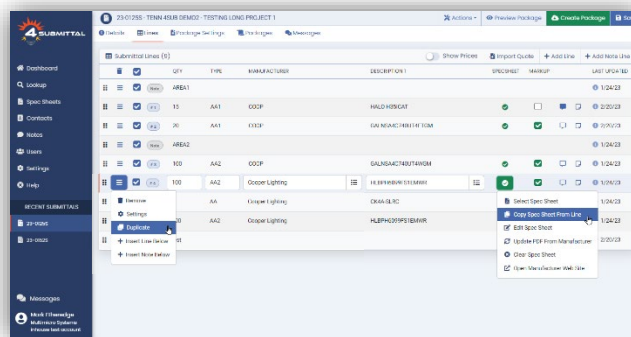

Web-based

- Completely web-based, accessible from anywhere with a browser and internet connection
- No installation required, new features added seamlessly in the background
- Submittal Library and PDF Spec Sheet Library stored in the cloud
- Spec sheets can be linked easily by Manufacturer URL, allowing for automatic updates – you always have the latest version!

Your library, accessible from anywhere

Loaded with powerful tools and features

- Built-in, feature-rich markup tool
- Duplicate Line and Copy Spec Sheet from Line (including markups) for fast and efficient package-building
- Insert/Move/Delete line items or note lines as needed
- Build and access your library of spec sheets quickly and easily

Easily add and manipulate line items

Powerful, built-in markup tool

Import-capable

- Import manufacturers and contacts from Sales Assistant or from worksheet
- Import quote line items from Sales Assistant or from worksheet