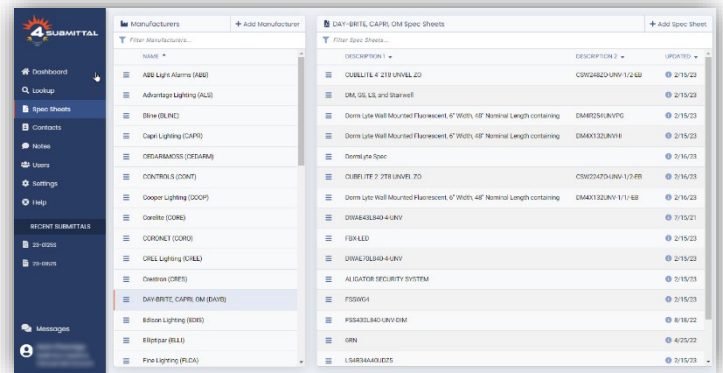

Web-based

- Completely web-based, accessible from anywhere with a browser and internet connection
- No installation required, new features added seamlessly in the background
- Submittal Library and PDF Spec Sheet Library stored in the cloud
- Spec sheets can be linked easily by Manufacturer URL, allowing for automatic updates – you always have the latest version!

Easily add and manipulate line items

Powerful, built-in markup tool

Import-capable

- Import manufacturers and contacts from Sales Assistant or from worksheet
- Import quote line items from Sales Assistant or from worksheet